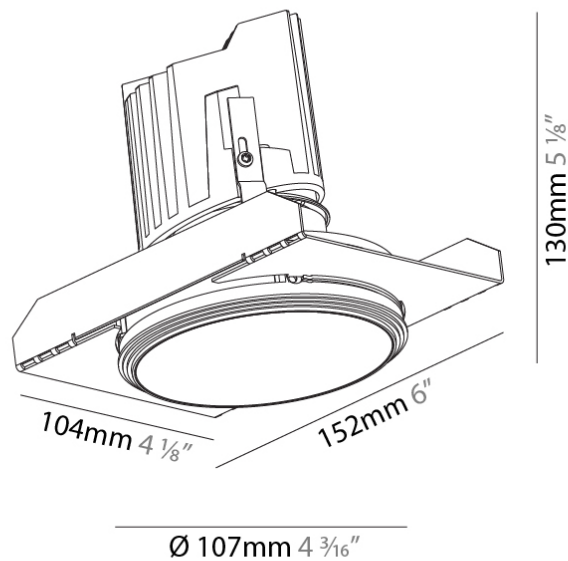

ELECTRICAL

Lamp Type: LED (Zhaga Standard)
Input Wattage (W): 13
Total Output Wattage (W): 11.8
Dimming: Tri-Mode (Non-Dimming and Phase Dimming (120Vac only) and 0-10V Dimming)
Driver Included: No
Driver Location: Recessed Housing
Driver Type: Constant Current - Universal
Driver Class: Class 2
Housing: See components
Input Voltage (V): 120 - 277
Constant Current (MA): 350

LED

Number of LEDs: 1
Color Temperature (°K): 2700 / 3000 / 3500 / 4000
Max. Delivered Lumen (lm): 876 / 909 / 955 / 974
Nominal Lumen (lm): 1304 / 1352 / 1421 / 1450
CRI: >90 CRI
Efficiency (%): 87.9 / 88.4 / 87.9
Lamp Life (hrs): 50000
Upon Request: RGB-W Tunable White Special Color Temperature Special LED

OPTICAL

Reflector°: 18 / 42 / 60
Optic°: Lens Pack - No Lens / Linear Spread Lens / Honeycomb / Spread Lens
Upon Request: Special Beam Angles

RATINGS AND CERTIFICATIONS

382, F 416-247-9319, www.zaneen.com

Created by Zaneen for use in the United States. This is a constant effort to supply the best product, we reserve the right to change specifications or materials without notice. The most recent specification sheets are found at zaneen.com

IP rating: IP20